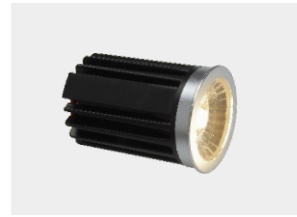

PRO-MD01-13

13W