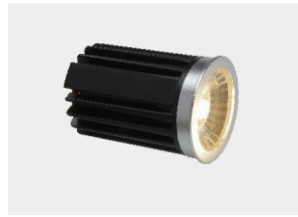

PRO-MD01-09

9W