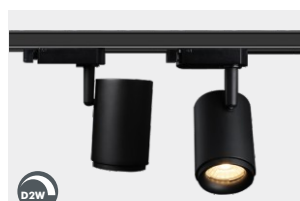

PRO-TR01-12-D2W

□ ■ 12W