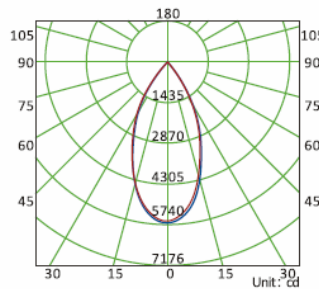

X=F(ON-OFF) X=T(triac Dim) X=A(1-10V Dim) X=D(DALI Dim) X=N(Without Driver)

Photometric Diagram

50W 3000K 50°

50W 3000K 50°

70W 3000K 50°

70W 3000K 50°

LED Driver

■ External Driver ■ Non Dim/Triac Dim/1-10V Dim/DALI Dim for options ■ Standard driver (Tridonic or Meanwell driver for option, 5 years warranty)