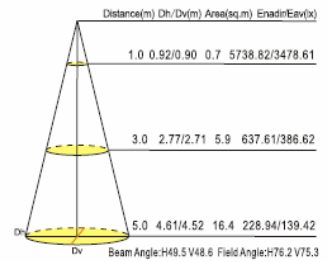

X=F(ON-OFF) X=T(triac Dim) X=A(1-10V Dim) X=D(DALI Dim) X=N(Without Driver)

Photometric Diagram

50W 3000K 50°

50W 3000K 50°

70W 3000K 50°

70W 3000K 50°

LED Driver

■ External Driver ■ Non Dim/Triac Dim/1-10V Dim/DALI Dim for options ■ Standard driver (Tridonic or Meanwell driver for option, 5 years warranty)