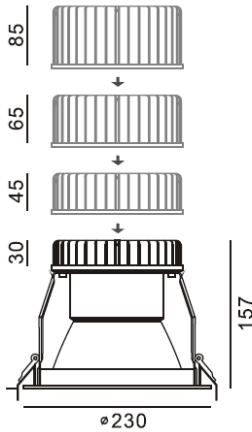

8 Inch Downlight outperforms 35w/ 70w/ 150w Metal Halide downlight

Model No.	LED Brand	Input Current	System Power	Luminous Flux	CRI	CCT	PFC
DLC0822-B830(X)	CITIZEN	520mA	22W	1716 lm	83	3000K	≥ 0.95
DLC0822-B840(X)	CITIZEN	520mA	22W	1780 lm	83	4000K	≥ 0.95
DLC0828-B830(X)	CITIZEN	700mA	28W	2259 lm	83	3000K	≥ 0.95
DLC0828-B840(X)	CITIZEN	700mA	28W	2373 lm	83	4000K	≥ 0.95
DLC0838-B830(X)	CITIZEN	900mA	38W	3067 lm	83	3000K	≥ 0.95
DLC0838-B840(X)	CITIZEN	900mA	38W	3211 lm	83	4000K	≥ 0.95
DLC0850-B830(X)	CITIZEN	1200mA	50W	3817 lm	83	3000K	≥ 0.95
DLC0850-B840(X)	CITIZEN	1200mA	50W	3926 lm	83	4000K	≥ 0.95
DLC0860-B830(X)	CITIZEN	1400mA	60W	4560 lm	83	3000K	≥ 0.95
DLC0860-B840(X)	CITIZEN	1400mA	60W	4680 lm	83	4000K	≥ 0.95
DLC0870-B830(X)	CITIZEN	1700mA	70W	5246 lm	83	3000K	≥ 0.95
DLC0870-B840(X)	CITIZEN	1700mA	70W	5432 lm	83	4000K	≥ 0.95

X=F(ON-OFF)   X=T(triac Dim)   X=A(1-10V Dim)   X=D(DALI Dim)   X=N(Without Driver)

Photometric Diagram

LED Driver

■ External Driver   ■ Non Dim/Triac Dim/1-10V Dim/DALI Dim for options   ■ Standard driver (Tridonic or Meanwell driver for option, 5 years warranty)