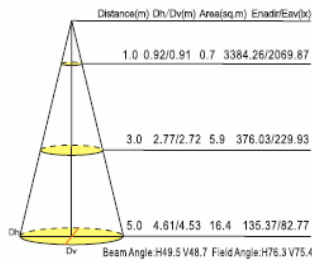

X=F(ON-OFF) X=T(triac Dim) X=A(1-10V Dim) X=D(DALI Dim) X=N(Without Driver)

Photometric Diagram

50W 3000K 50°

50W 3000K 50°

70W 3000K 50°

70W 3000K 50°

LED Driver

■ External Driver ■ Non Dim/Triac Dim/1-10V Dim/DALI Dim for options ■ Standard driver (Tridonic or Meanwell driver for option, 5 years warranty)