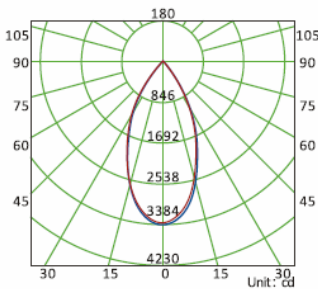

X=F(ON-OFF) X=T(triac Dim) X=A(1-10V Dim) X=D(DALI Dim) X=N(Without Driver)

Photometric Diagram

50W 3000K 50°

50W 3000K 50°

70W 3000K 50°

70W 3000K 50°

LED Driver

■ External Driver ■ Non Dim/Triac Dim/1-10V Dim/DALI Dim for options ■ Standard driver (Tridonic or Meanwell driver for option, 5 years warranty)