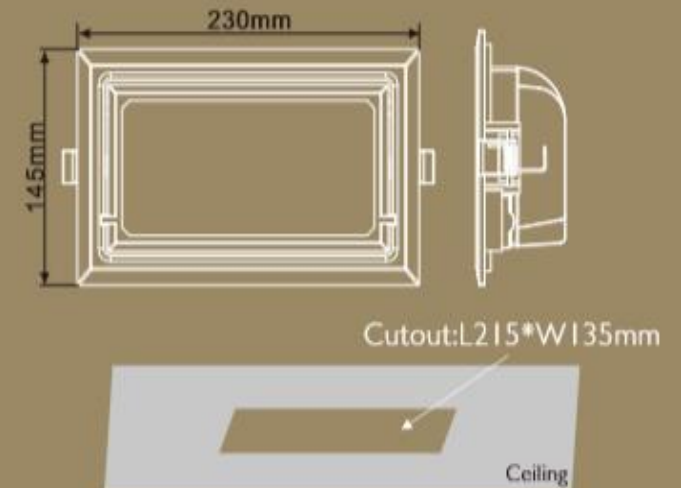

About 38W Commercial LED Downlight-FL

The 38W commercial LED downlight-FL provides an environmentally and financially responsible alternative to its HID equivalence. In most shops and display areas, lighting makes up a large part of electricity expenses. The simplest way to reduce your energy bills and your carbon Dioxide is to reduce your power consumption. With the 38W commercial LED Downlight you will enjoy significant energy savings, long lifetime, instant start-up and safe lighting environment. It is not only a perfect replacement for the metal halide lamps but also a great option for indoor and decorative lighting applied in shop display, showrooms, reception areas, conference rooms, corridors, lounges, museums and theatres.

Specifications

Model	LED	CRI	Beam Angle	Tilt Angle	Voltage	Lifetime	CCT	Flux
	Samsung	>82	100°	90°	220-240VAC 50/60Hz	40,000H	3000K	3277lm
							4000K	3650lm
							5000K	3640lm

Lux-Diagram

Beam Angle 100°	Distance	Beam Width	3000K	4000K	5000K
	0.5m	1.06m	5548.28lx	6062.94lx	5989.44lx
	1.0m	2.13m	1387.07lx	1515.74lx	1497.36lx
	1.5m	3.19m	616.48lx	673.66lx	665.49lx
	2m	4.25m	346.77lx	378.93lx	374.34lx
	3m	6.38m	154.12lx	168.42lx	166.37lx

About size & cutout