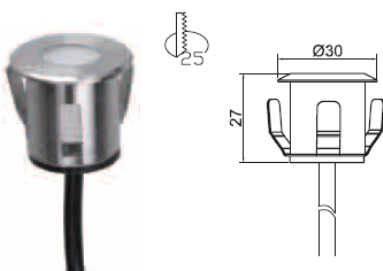

PRO-SERIES LED DECK & INGROUND LIGHT SERIES

316 Stainless Steel IP68

- IP68 Stainless Steel 316 ideal for use in external harsh environments including decks, stairs, gardens, floors, decorative features, recreational facilities, parks and other outdoor areas
- No flicker or RF interference, no buzzing noise, instant soft start and low heat
- Colour options of white, warm white, amber, red, blue, green, RGB
- High power LED waterproof with excellent performance, high temperature resistance, anti-aging and corrosion resistant with long life up to 50,000 hours

LED	CREE/ LG/ Epistar
Beam angle	120°
CCT(K)	2700K-6500K, RGB single color, RGB 3 in 1
Ra	80
Voltage (V)	AC/DC12V DC24V
Power (W)	0.6W
Luminous flux (lm)	36 lm
Size(DxH)(mm)	∅ 30*27
Material	SS316
IP Grade	IP68

LED	CREE/LG/Epistar
Beam angle	120°
CCT(K)	2700K-6500K RGB single color, RGB 3 in 1
Ra	80
Voltage (V)	AC/DC12V DC24V
Power (W)	1W
Luminous flux (lm)	56lm
Size(DxH)(mm)	∅ 35*25
Material	SS316
IP Grade	IP68

LED	CREE
Beam angle	15°, 25°, 40°, 60°, 120°
CCT(K)	2700K-6500K RGB single color, RGB 3 in 1
Ra	80
Voltage (V)	AC/DC12V DC24V
Power (W)	1.5-2W
Luminous flux (lm)	130lm
Size(DxH)(mm)	∅ 45*40
Material	SS316
IP Grade	IP68