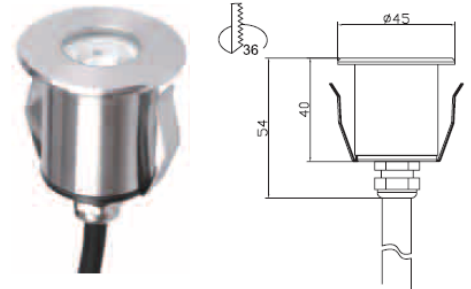

PRO-SERIES LED DECK & INGROUND LIGHT SERIES

316 Stainless Steel IP68

- IP68 Stainless Steel 316 ideal for use in external harsh environments including decks, stairs, gardens, floors, decorative features, recreational facilities, parks and other outdoor areas
- No flicker or RF interference, no buzzing noise, instant soft start and low heat
- Colour options of white, warm white, amber, red, blue, green, RGB
- High power LED waterproof with excellent performance, high temperature resistance, anti-aging and corrosion resistant with long life up to 50,000 hours

LED	CREE/ LG/ Epistar
Beam angle	120°
CCT(K)	2700K-6500K, RGB single color, RGB 3 in 1
Ra	80
Voltage (V)	AC/DC12V DC24V
Power (W)	0.6W
Luminous flux (lm)	36 lm
Size(DxH)(mm)	∅ 30*27
Material	SS316
IP Grade	IP68

LED	CREE/LG/Epistar
Beam angle	120°
CCT(K)	2700K-6500K RGB single color, RGB 3 in 1
Ra	80
Voltage (V)	AC/DC12V DC24V
Power (W)	1W
Luminous flux (lm)	56lm
Size(DxH)(mm)	∅ 35*25
Material	SS316
IP Grade	IP68

LED	CREE
Beam angle	15°, 25°, 40°, 60°, 120°
CCT(K)	2700K-6500K RGB single color, RGB 3 in 1
Ra	80
Voltage (V)	AC/DC12V DC24V
Power (W)	1.5-2W
Luminous flux (lm)	130lm
Size(DxH)(mm)	∅ 45*40
Material	SS316
IP Grade	IP68