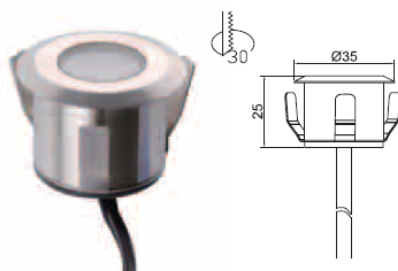

PRO-SERIES LED DECK & INGROUND LIGHT SERIES

316 Stainless Steel IP68

- IP68 Stainless Steel 316 ideal for use in external harsh environments including decks, stairs, gardens, floors, decorative features, recreational facilities, parks and other outdoor areas
- No flicker or RF interference, no buzzing noise, instant soft start and low heat
- Colour options of white, warm white, amber, red, blue, green, RGB
- High power LED waterproof with excellent performance, high temperature resistance, anti-aging and corrosion resistant with long life up to 50,000 hours

LED	CREE/ LG/ Epistar
Beam angle	120°
CCT(K)	2700K-6500K, RGB single color, RGB 3 in 1
Ra	80
Voltage (V)	AC/DC12V DC24V
Power (W)	0.6W
Luminous flux (lm)	36 lm
Size(DxH)(mm)	∅ 30*27
Material	SS316
IP Grade	IP68

LED	CREE/LG/Epistar
Beam angle	120°
CCT(K)	2700K-6500K RGB single color, RGB 3 in 1
Ra	80
Voltage (V)	AC/DC12V DC24V
Power (W)	1W
Luminous flux (lm)	56lm
Size(DxH)(mm)	∅ 35*25
Material	SS316
IP Grade	IP68

LED	CREE
Beam angle	15°, 25°, 40°, 60°, 120°
CCT(K)	2700K-6500K RGB single color, RGB 3 in 1
Ra	80
Voltage (V)	AC/DC12V DC24V
Power (W)	1.5-2W
Luminous flux (lm)	130lm
Size(DxH)(mm)	∅ 45*40
Material	SS316
IP Grade	IP68