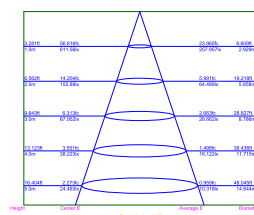

Average Illuminance Figure