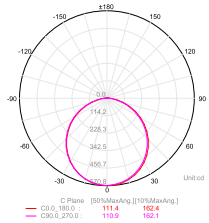

120D-4000K

GO1900L GONIOPHOTOMETER Test Report