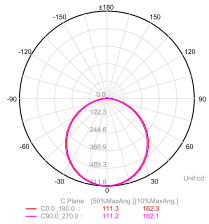

Technical Data Test

120D-3000K

GO1900L GONIOPHOTOMETER Test Report