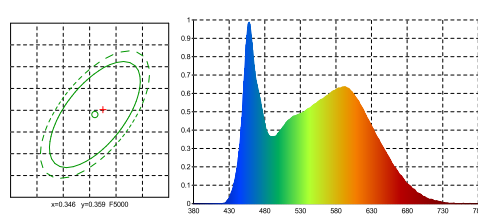

Light Source Test Report