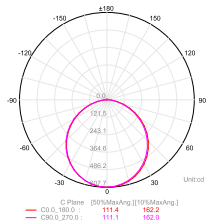

120D-5000K

GO1900L GONIOPHOTOMETER Test Report