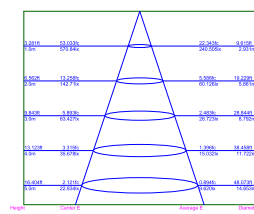

Average Illuminance Figure