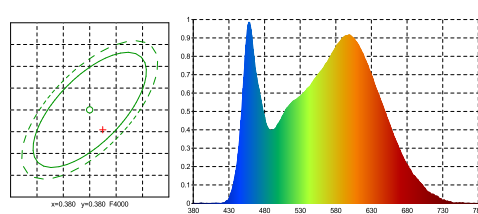

Light Source Test Report